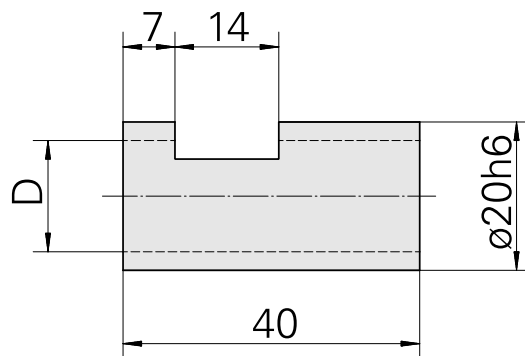

Clamping sleeve D20/ 10mm

Technical data

TH accessories category	Clamping sleeve
Mounting	D20
Tool mounting	10mm

Documents

No downloads available for this product