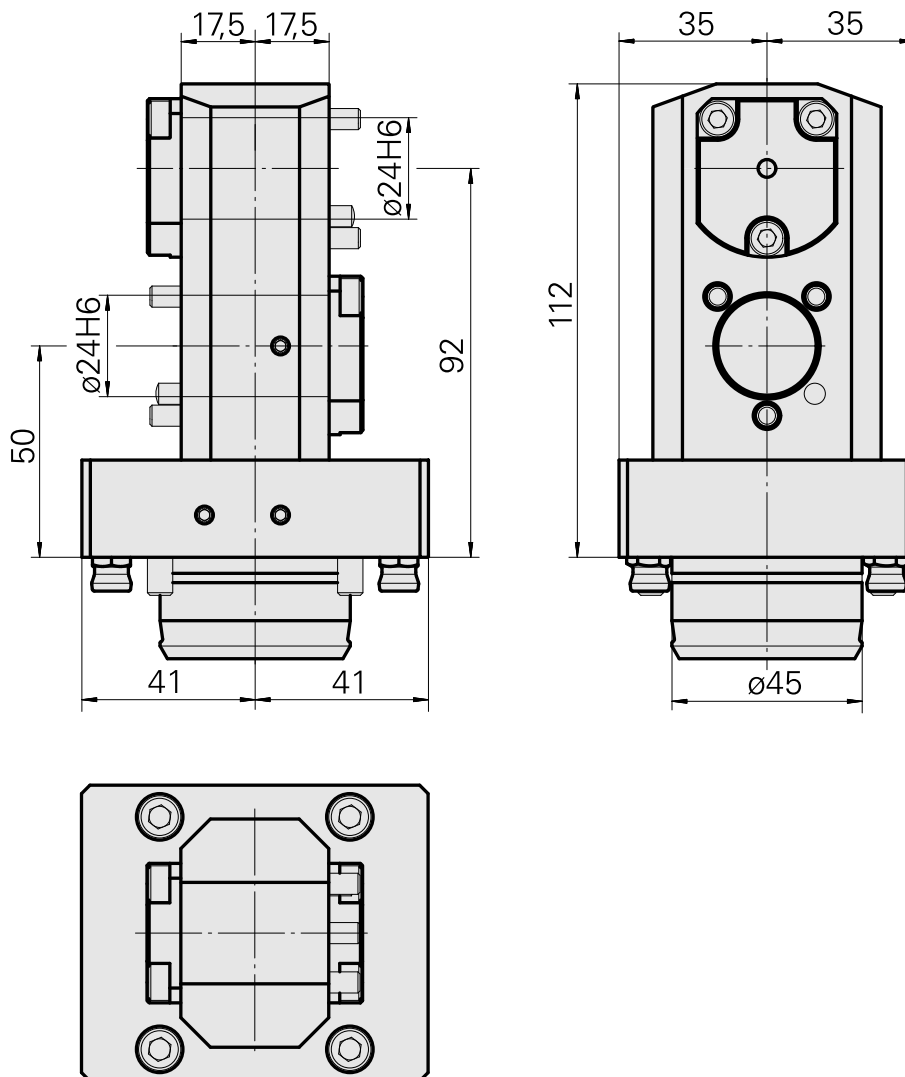

## Basic holder KPS 45 D24 (0.94 "), double

### Technical data

Shank KPS	KPS 45
Drive	not live
Cooling	internal
Mounting	D24
Pressure	80 bar
X [mm]	50 + 92 (1.97" + 3.62")
Y [mm]	-
Z [mm]	17.5 (0.69)
INDEX TRAUB products	TNL32-11 • TNL32