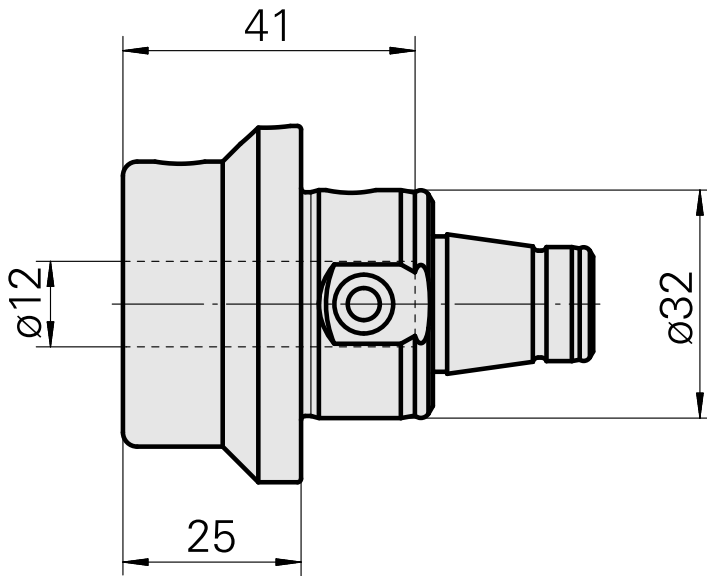

WFB 32-20 D12

Technical data

TH accessories category

WFB 32-20

Mounting

D12

Quick change inserts

Weldon mounting

Documents

No downloads available for this product

Accessories

Optional accessories

Other accessories

[Mounting sleeve with collar D12](#)

Product ID : 11060576

Previous product ID : W94280.21--

[Clamping sleeve D12](#)

Product ID : 10964938

Previous product ID : 993112.----
