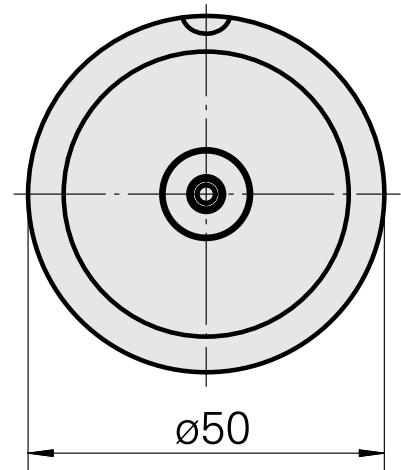

WFB 32-20 D12

Technical data

TH accessories category

WFB 32-20

Mounting

D12

Quick change inserts

Weldon mounting