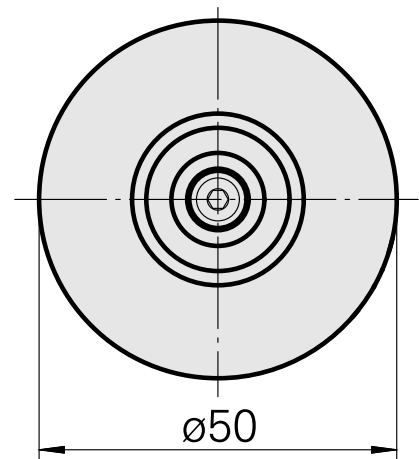

### Caratteristiche tecniche

TH accessories category

WFB 32-20

Mounting

Hydraulic expansion chuck D8

Quick change inserts

hydraulic expan. mounting