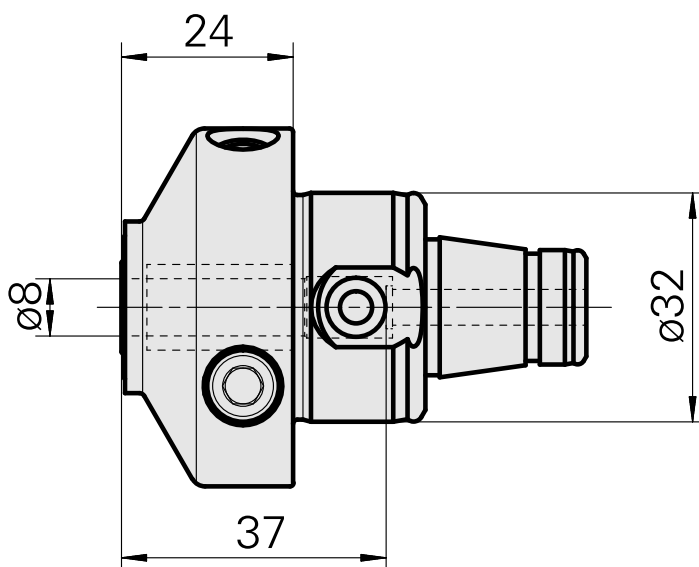

### Caratteristiche tecniche

TH accessories category

WFB 32-20

Mounting

Hydraulic expansion chuck D8

Quick change inserts

hydraulic expan. mounting