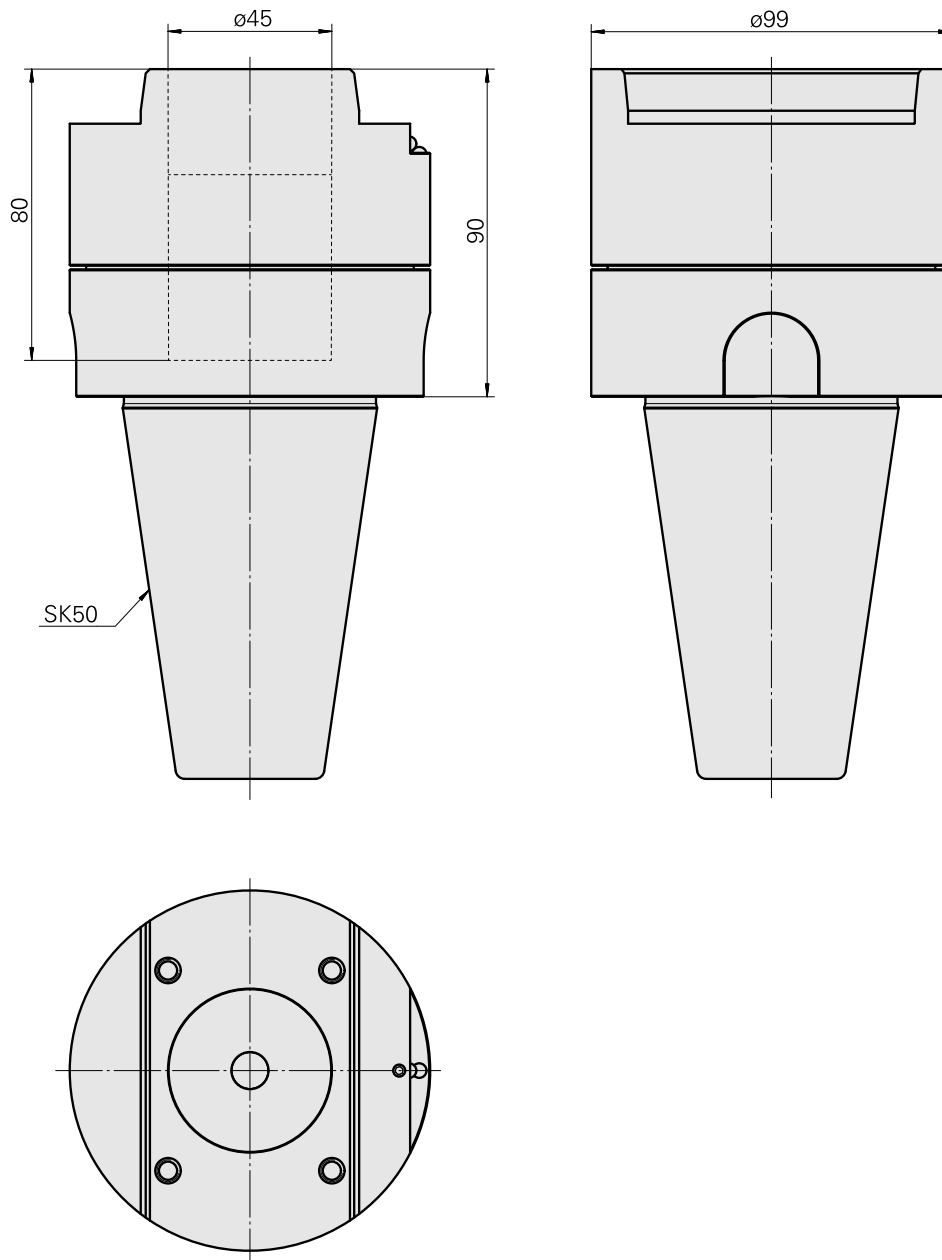

Adaptor

Technical data

TH accessories category

Adapter for presetting units

Mounting

SK50

Tool mounting

Compact shank 45