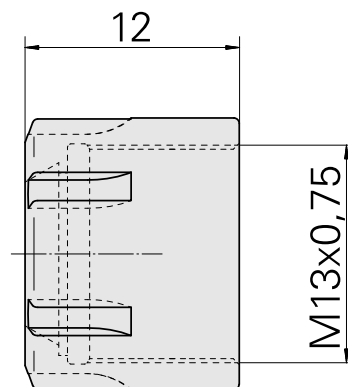

### Technical data

TH accessories category

Clamping nut

Mounting

ER11

Collet type

ER 11

Clamping nut type

Female thread diameter reduced

10212188  
326681

**INDEX**

---