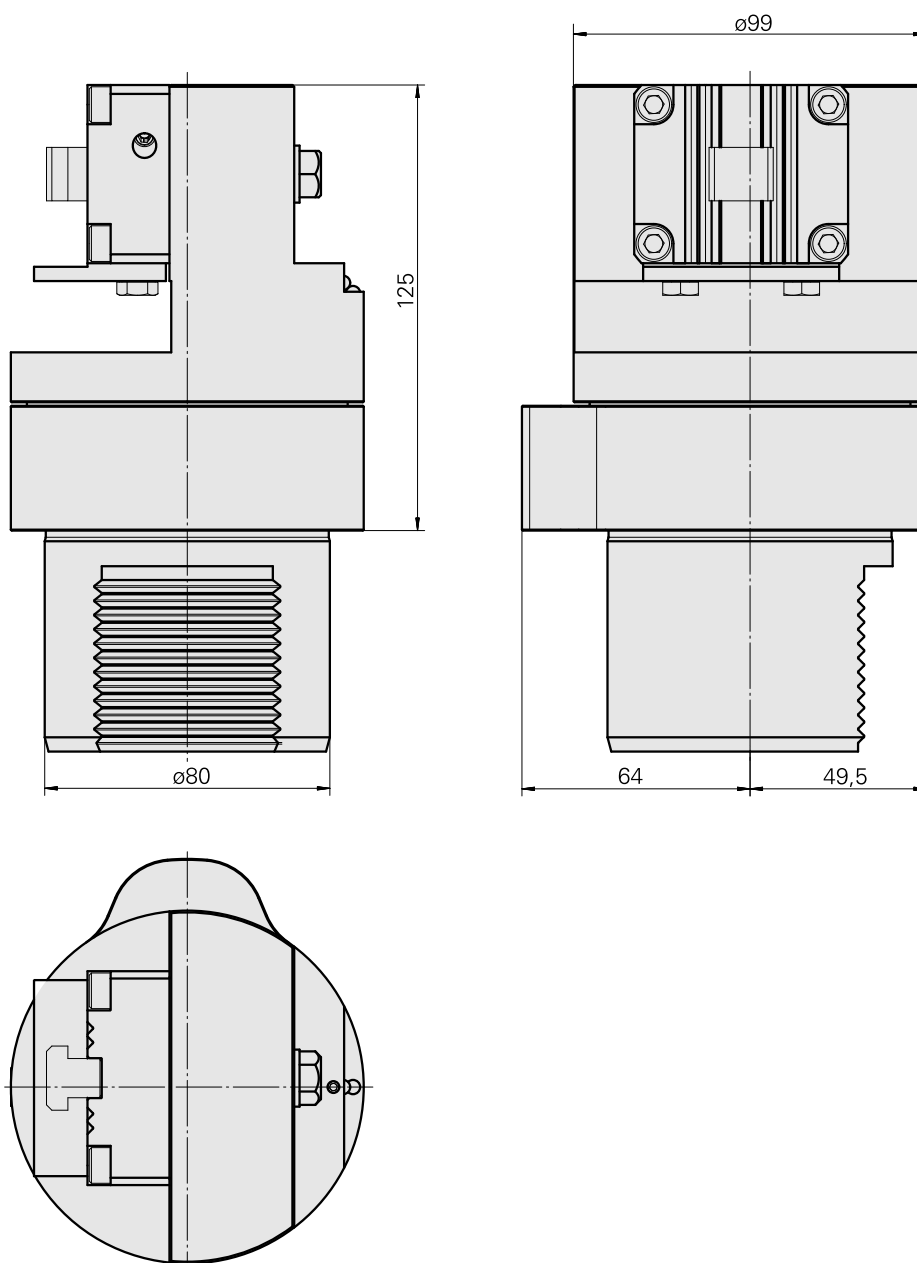

### Technical data

TH accessories category

Adapter for presetting units

Mounting

D80 for presetting devices

Tool mounting

MS16 Grooving slide 6.0