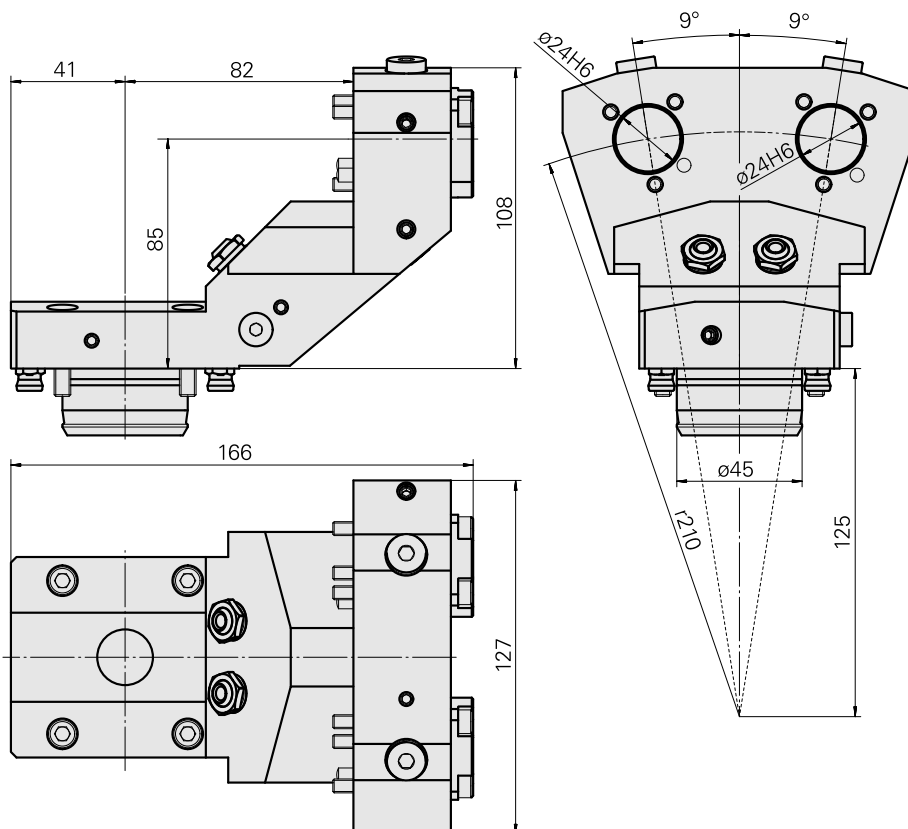

Basic holder KPS 45 D24 (0.94 "), double

Technical data

Shank KPS	KPS 45
Drive	not live
Cooling	external and internal
Mounting	D24
Pressure	80 bar, internal 120 bar opt.
X [mm]	85 (3.35")
Y [mm]	±9°
Z [mm]	-82 (-3.23)
INDEX TRAUB products	TNL32-11 • TNL32

[Mount D13 \(0.51 "\)](#)

Product ID : 10301866

Previous product ID : W9991100

Drive not live	Mounting D13	reversible 180° no	X [mm] -
Y [mm] -	Z [mm] -		

[Mount D12 \(0.47 "\)](#)

Product ID : 10069528

Previous product ID : W9990530

Mount D16 (0.63 ")

Product ID : 10506517
Previous product ID : W9990105

Drive not live	Cooling internal	Mounting D16	Pressure 80 bar
X [mm] 36 (1.42")	Y [mm] -	Z [mm] -	INDEX TRAUB products ABC65 • TNK42/65 • TNL18 • TNL20 • TNL32-11 • TNL32 • TNL32-11 compact • TNL20-11 • TNL32 compact • TNK40.2-10 • TNL20.2 • TNK40.2