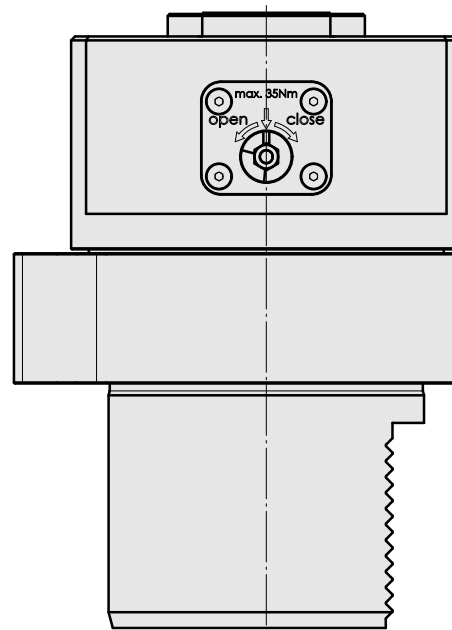

### Technical data

TH accessories category

Adapter for presetting units

Mounting

D80 for presetting devices

Tool mounting

CAPTO C3