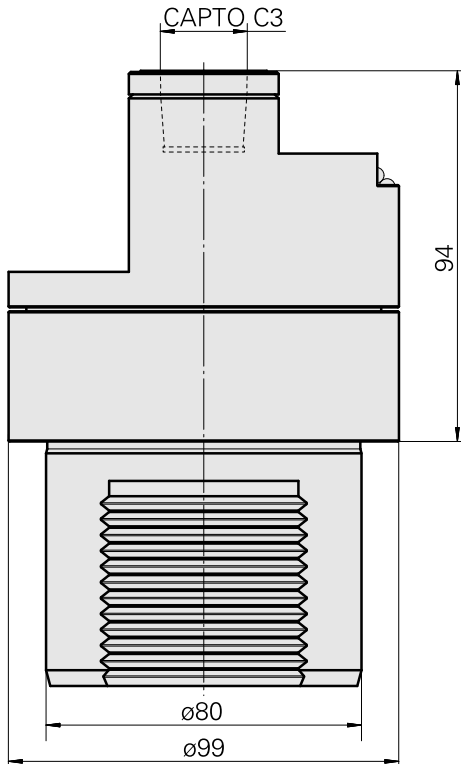

### Technical data

TH accessories category

Adapter for presetting units

Mounting

D80 for presetting devices

Tool mounting

CAPTO C3