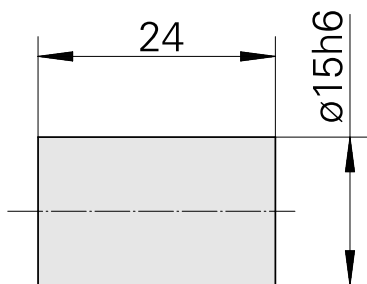

## Clamping sleeve D15/ pre-grinded

### Technical data

TH accessories category	Clamping sleeve
Mounting	D15
Tool mounting	pre-grinded

10195905  
8993115.

**INDEX**

---