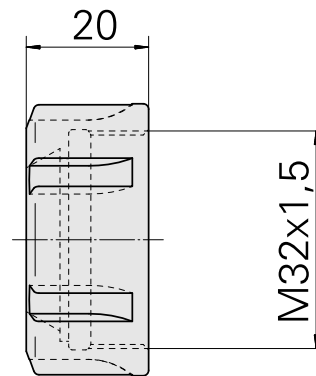

Clamping nut

Technical data

TH accessories category

Clamping nut

Mounting

ER25

Collet type

ER 25

Clamping nut type

Female thread

10193990
901939.0251

INDEX

Documents

No downloads available for this product