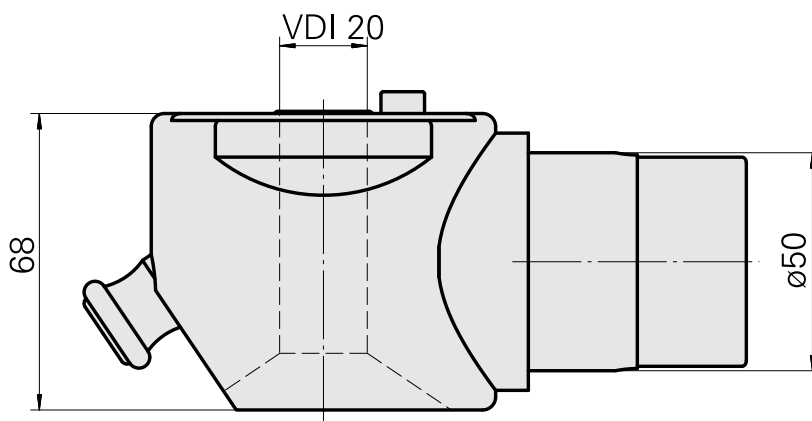

Adapter mounting aid VDI 20

Technical data

TH accessories category

Adapter mounting aid

Tool mounting

VDI 20

10180538
W9990522

INDEX