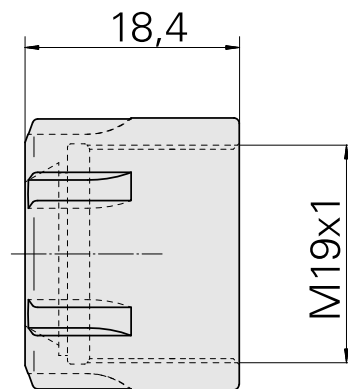

### Technical data

TH accessories category

Clamping nut

Mounting

ER16

Collet type

ER 16

Clamping nut type

Female thread diameter reduced

10178506  
901939.6161

**INDEX**

---