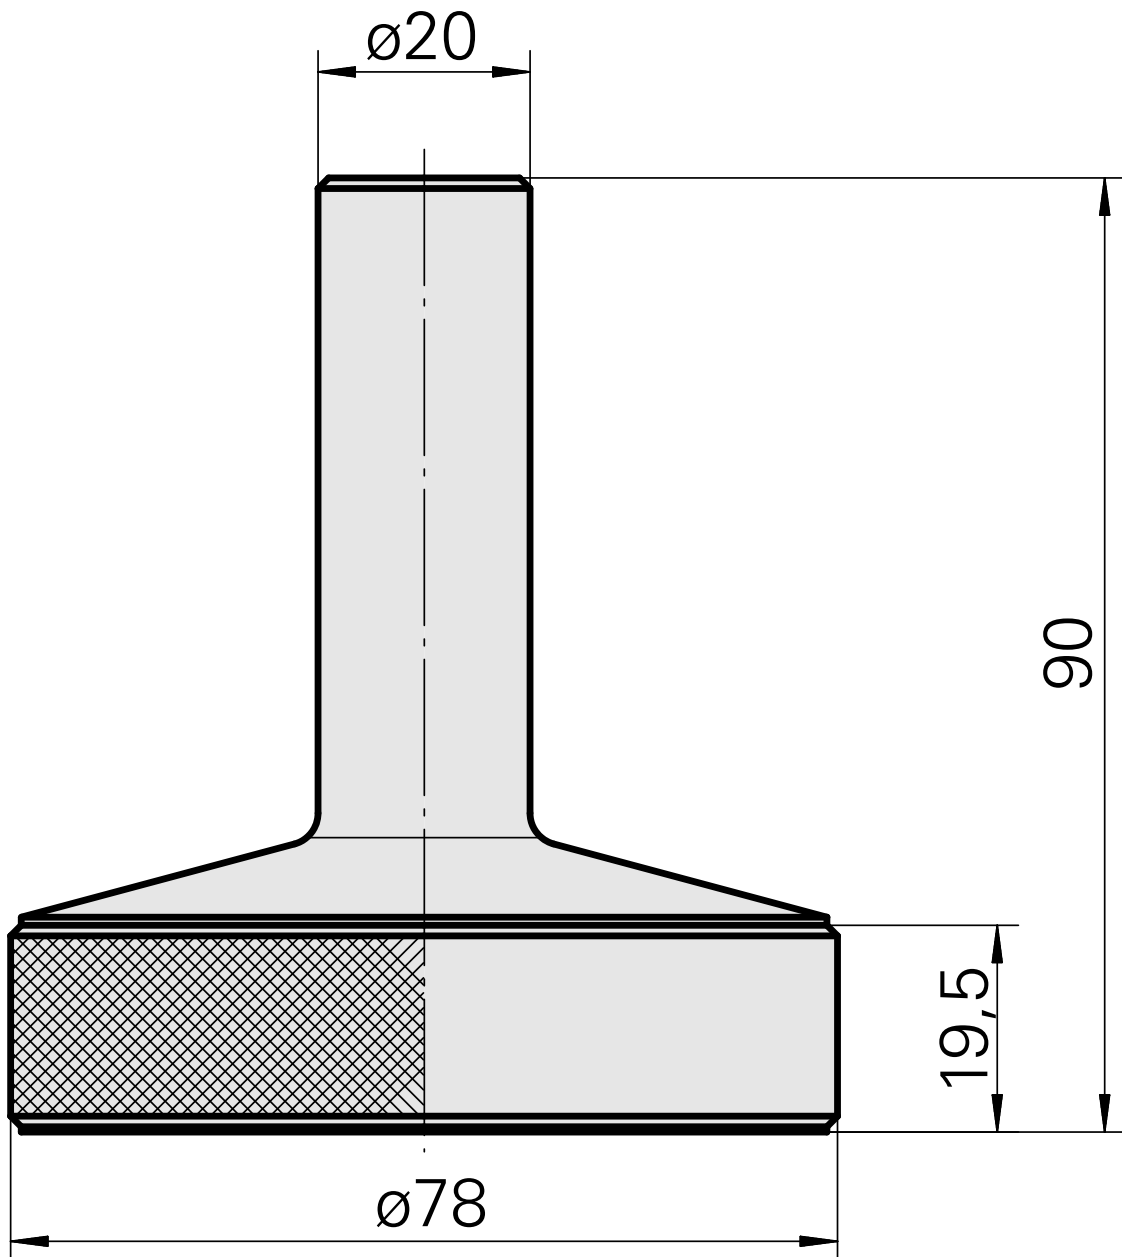

## WFB 20-12 WFB 20-12, adapter for shrinking device

### Características técnicas

TH accessories category	WFB 20-12
Mounting	WFB 20-12
Quick change inserts	miscell mounting