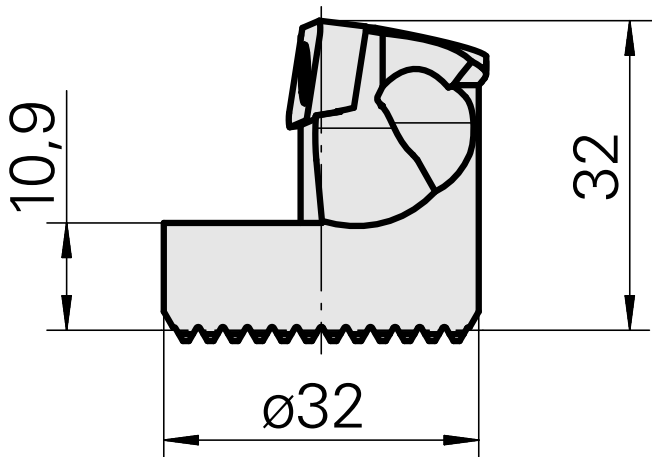

Boring head for VC.. 1604..

Technical data

Mounting	for VC.. 1604..
Cooling	internal
Pressure	50 bar
X [mm]	32 (1.26")
Z [mm]	22 (0.87)
INDEX TRAUB products	G220.3 • R200 • TNX65/42 • TNX220.3

Documents

No downloads available for this product

Accessories

Optional accessories

Other accessories

[Countersunk screw Wohlhaupter Nr. 115673](#)

Product ID : 10587078

Previous product ID : W00013.0026
