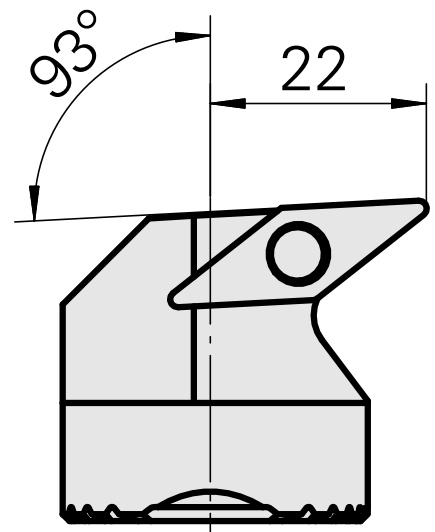

Boring head for VC.. 1604..

Technical data

Mounting	for VC.. 1604..
Cooling	internal
Pressure	50 bar
X [mm]	32 (1.26")
Z [mm]	22 (0.87)
INDEX TRAUB products	G220.3 • R200 • TNX65/42 • TNX220.3

Documents

No downloads available for this product

Accessories

Optional accessories

Other accessories

[Countersunk screw Wohlhaupter Nr. 115673](#)

Product ID : 10587078

Previous product ID : W00013.0026
