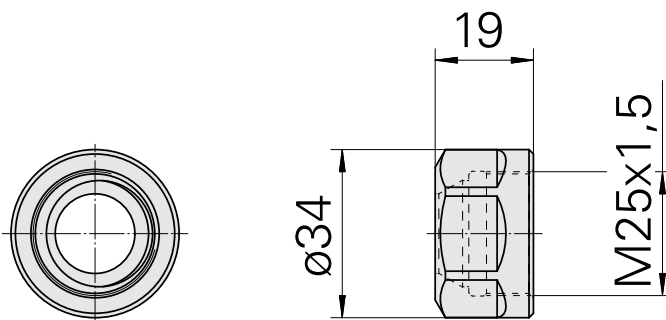

Clamping nut

Technical data

TH accessories category

Clamping nut

Mounting

ER20

Collet type

ER 20

Clamping nut type

Female thread

Documents

No downloads available for this product