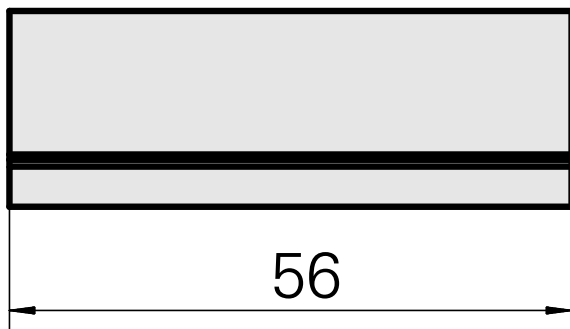

Angle, Height 4 mm, Width 4 mm

Technical data

TH accessories category

Compensation bracket

Mounting

Square 20x20

Documents

No downloads available for this product