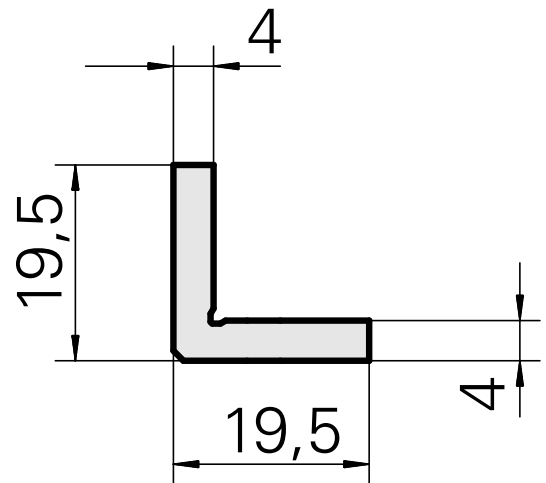

Angle, Height 4 mm, Width 4 mm

Technical data

TH accessories category

Compensation bracket

Mounting

Square 20x20

Documents

No downloads available for this product