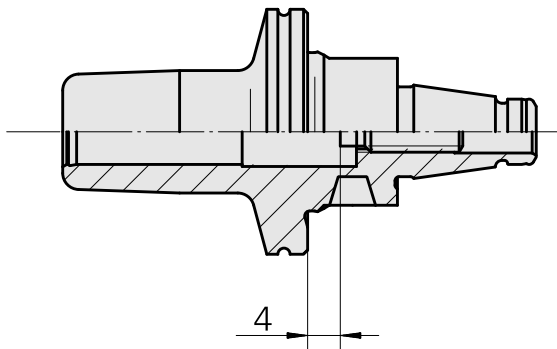

WFB 20-12 Shrink-fit mounting D8

Technical data

TH accessories category

WFB 20-12

Mounting

Shrink-fit mounting D8

Quick change inserts

shrink-fit mounting