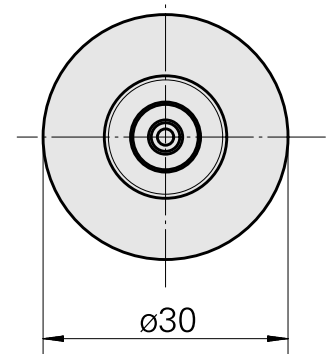

WFB 20-12 Shrink-fit mounting D8

Technical data

TH accessories category

WFB 20-12

Mounting

Shrink-fit mounting D8

Quick change inserts

shrink-fit mounting