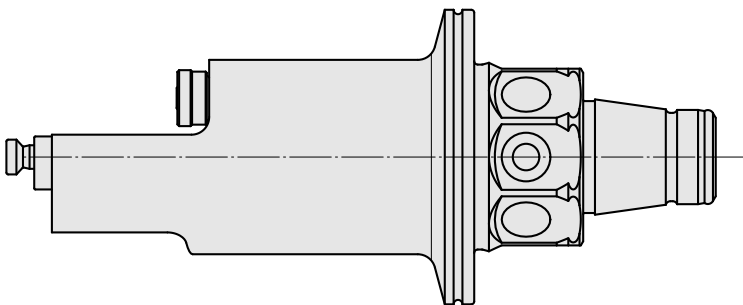

WFB 32-20 Horn Type B114, left

Technical data

TH accessories category	WFB 32-20
Mounting	Horn Type B114, left
Quick change inserts	Horn S-Mini

Documents

No downloads available for this product