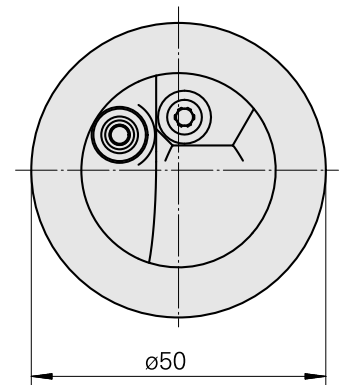

WFB 32-20 Horn Type B114, left

Technical data

TH accessories category	WFB 32-20
Mounting	Horn Type B114, left
Quick change inserts	Horn S-Mini

Documents

No downloads available for this product