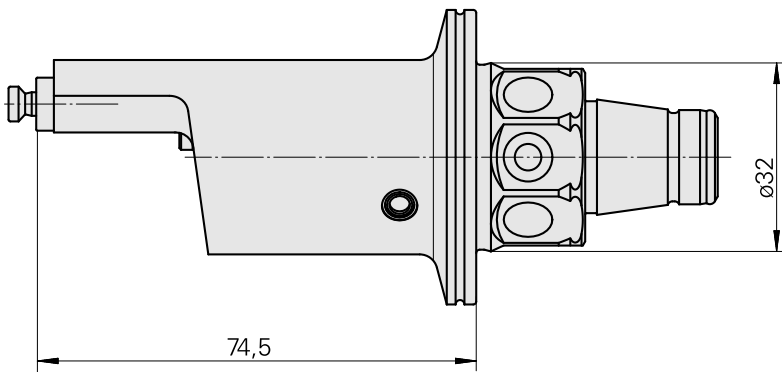

WFB 32-20 Horn Type B114, left

Technical data

TH accessories category	WFB 32-20
Mounting	Horn Type B114, left
Quick change inserts	Horn S-Mini

Documents

No downloads available for this product