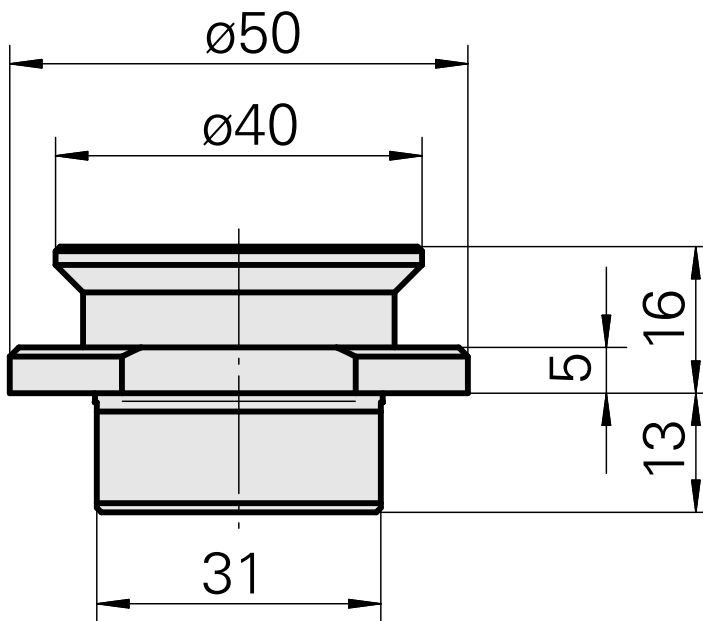

Blanking plug

Technical data

Drive	not live
Fixation MS	Shank D32
X [mm]	16 (0.63")
Y [mm]	-
Z [mm]	-
INDEX TRAUB products	MS52C • MS52-6.3

Documents

No downloads available for this product