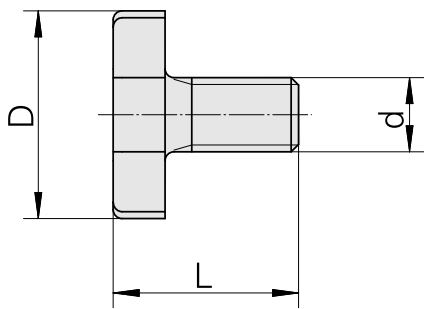

Screw

Technical data

TH accessories category

Cutter tightening screw

Mounting

M16

10097270
250122.1642

INDEX