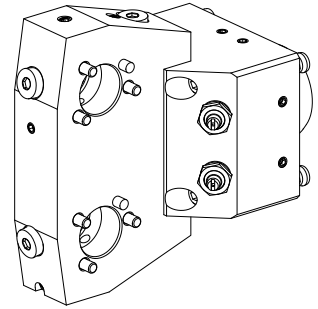

Basic holder KPS 45 D24 (0.94 "), double

Technical data

Shank KPS	KPS 45
Drive	not live
Cooling	external and internal
Mounting	D24
Pressure	80 bar
X [mm]	100 (3.94")
Y [mm]	±9°
Z [mm]	16 (0.63)
INDEX TRAUB products	ABC65 • TNK42/65 • TNL32-11 • TNL32

Documents

No downloads available for this product

Accessories

Optional accessories

Tool holders with compact shank

[Mount D12 \(0.47"\)](#)

Product ID : 10069528

Previous product ID : W9990530

Drive not live	Cooling internal	Mounting D12	Pressure 80 bar
X [mm] 36 (1.42")	Y [mm] –	Z [mm] –	INDEX TRAUB products ABC65 • TNK42/65 • TNL18 • TNL20 • TNL32-11 • TNL32 • TNL32-11 compact • TNL20-11 • TNL32 compact • TNK40.2-10 • TNL20.2 • TNK40.2

[Mount D16 \(0.63"\)](#)

Product ID : 10506517

Previous product ID : W9990105

Drive not live	Cooling internal	Mounting D16	Pressure 80 bar
X [mm] 36 (1.42")	Y [mm] –	Z [mm] –	INDEX TRAUB products ABC65 • TNK42/65 • TNL18 • TNL20 • TNL32-11 • TNL32 • TNL32-11 compact • TNL20-11 • TNL32 compact • TNK40.2-10 • TNL20.2 • TNK40.2