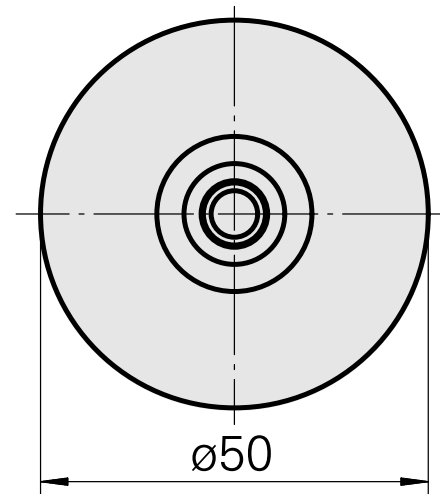

WFB 32-20 Shrink-fit mounting D8

Technical data

TH accessories category

WFB 32-20

Mounting

Shrink-fit mounting D8

Quick change inserts

shrink-fit mounting