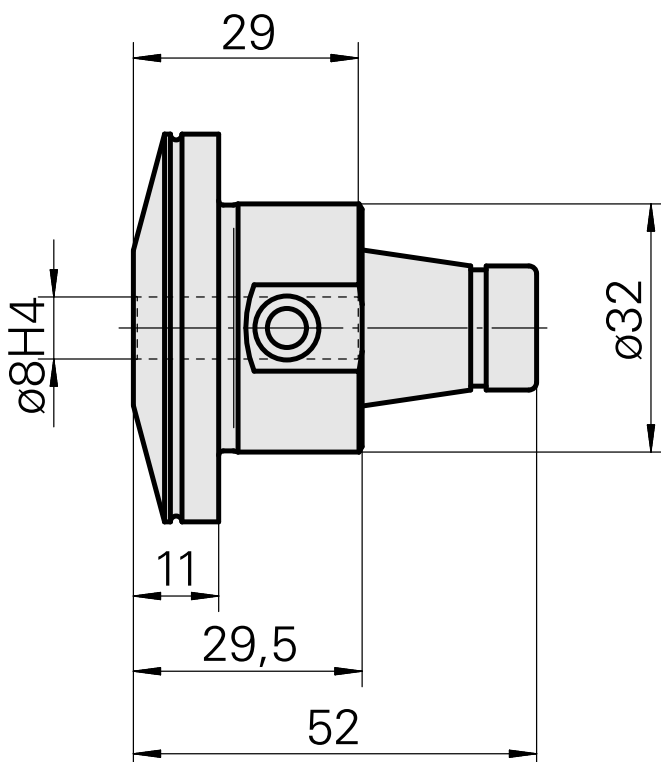

WFB 32-20 Shrink-fit mounting D8

Technical data

TH accessories category

WFB 32-20

Mounting

Shrink-fit mounting D8

Quick change inserts

shrink-fit mounting