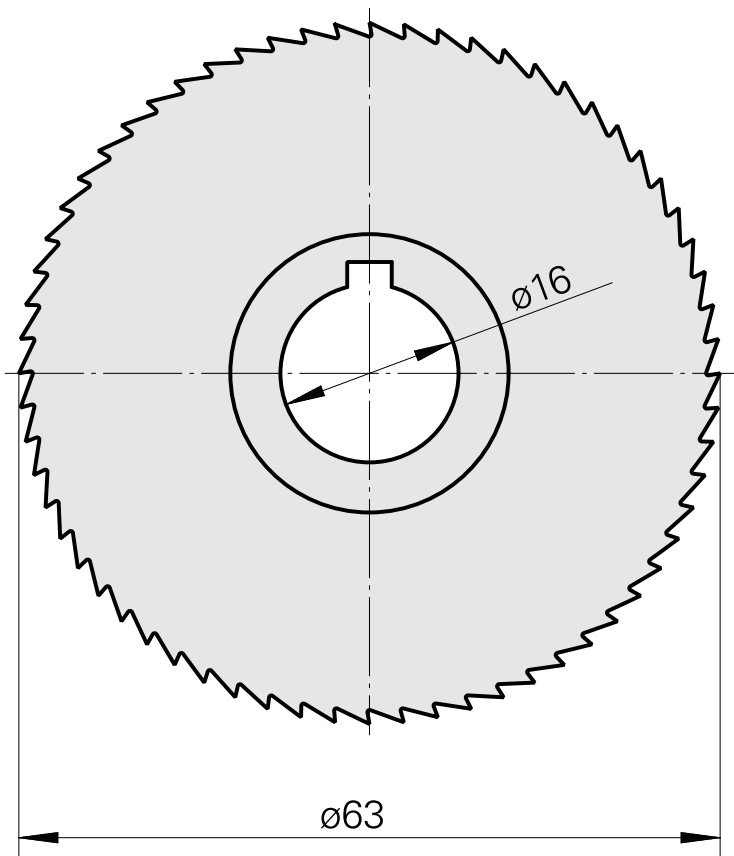

Saw blade, circular saw blade width 0.8 mm (0.031")

Technical data

| | |
|-------------------------|------------------------|
| TH accessories category | Circular saw blade d63 |
| Tool mounting | 16mm |