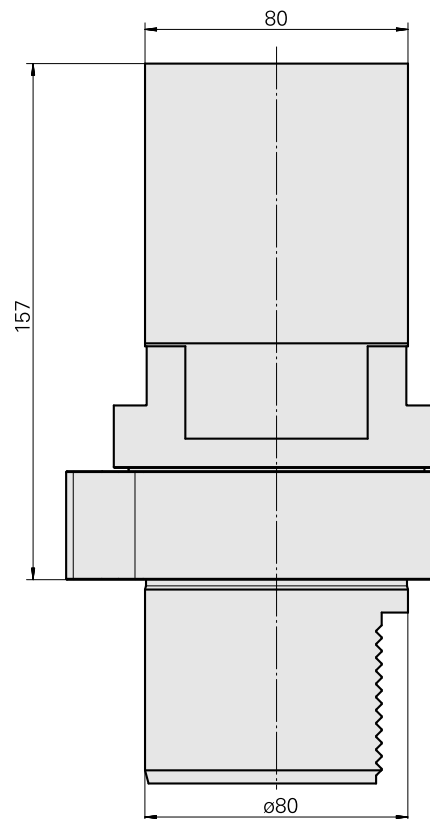

Presetting device D80/MS32/MS40 Quersch

Technical data

TH accessories category

Adapter for presetting units

Mounting

D80 for presetting devices

Tool mounting

MS32/MS40 Cross slide