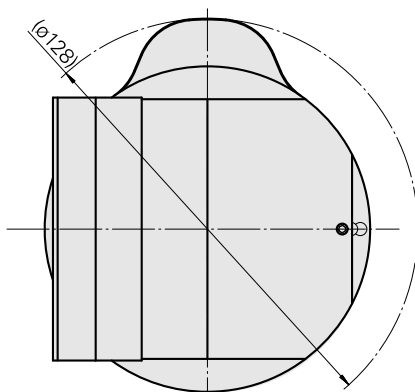

Presetting device D80/MS32/MS40 Quersch

Technical data

TH accessories category

Adapter for presetting units

Mounting

D80 for presetting devices

Tool mounting

MS32/MS40 Cross slide