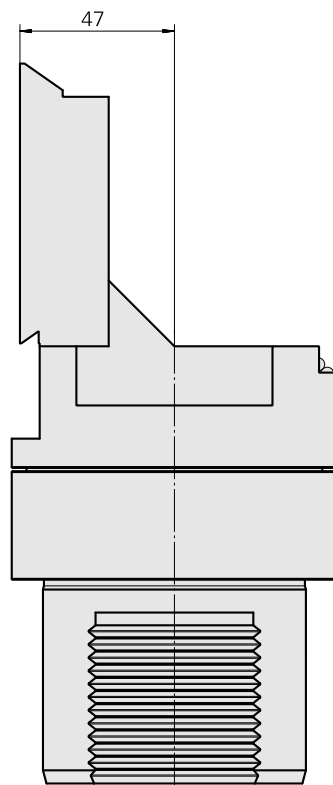

Presetting device D80/MS32/MS40 Quersch

Technical data

TH accessories category

Adapter for presetting units

Mounting

D80 for presetting devices

Tool mounting

MS32/MS40 Cross slide