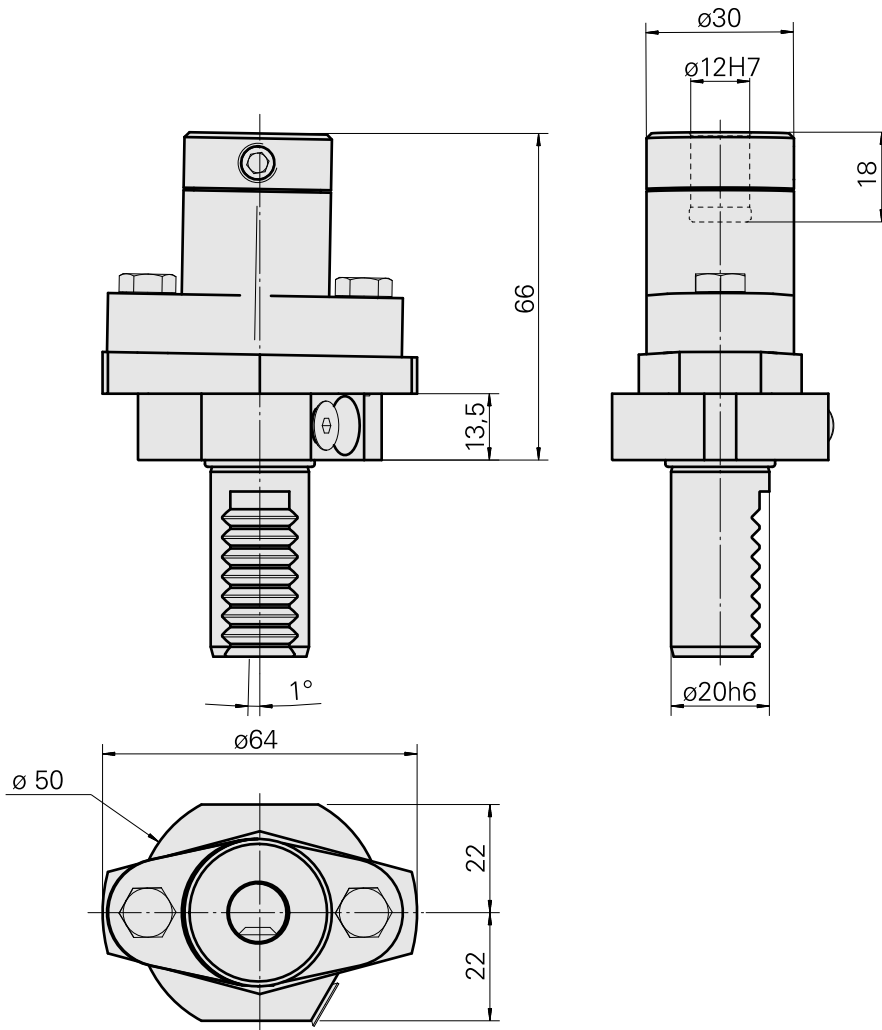

Broachholder VDI 20 D12, rotating, live

Technical data

Shank VDI	VDI 20
Drive	not live
Fixation VDI	none
Cooling	external
Pressure	20 bar
Mounting	D12
reversible 180°	no
X [mm]	66 (2.60")
Y [mm]	—
Z [mm]	—

[Slotting tool for hexagon socket](#)

Product ID : 10155732

Previous product ID : W37606.----

[Mandrel](#)

Product ID : 10727998

Previous product ID : W37604.----

[Mandrel](#)

Product ID : 12164626