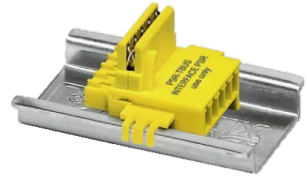


Connector

Technical data

Electrical assemblies

Safety relay

Protection class

IP20

No 3-side view is currently available for this product

10042478
487456.7891