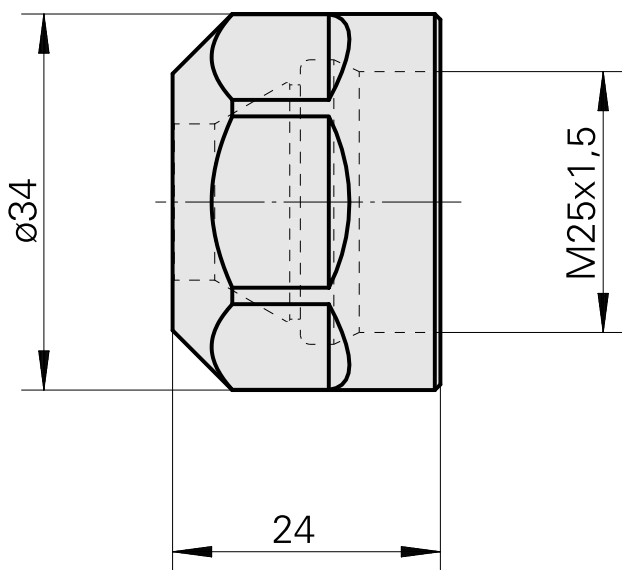

Clamping nut, for internal cooling lubricant supply

Technical data

TH accessories category	Clamping nut
Mounting	ER20
Collet type	ER 20
Clamping nut type	Female thread

10031711
901939.3201

INDEX

Documents

No downloads available for this product