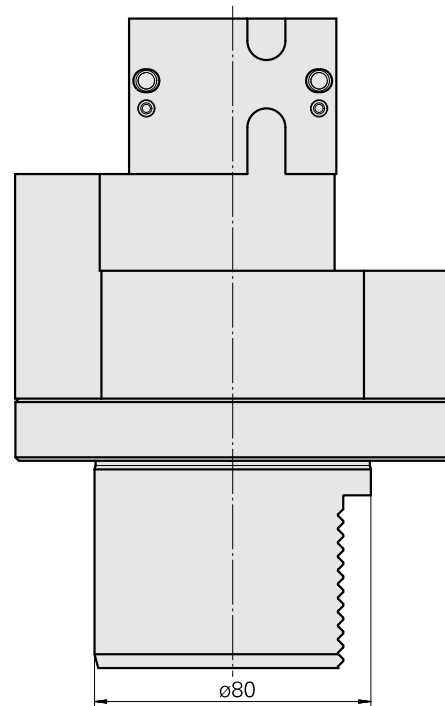

Presetting device D80/MS16 BohrStechStüc

Technical data

TH accessories category

Adapter for presetting units

Mounting

D80 for presetting devices

Tool mounting

MS16 DrillGroovBlock

[Adapter plate, Rotated 90°](#)

Product ID : 10630218

Previous product ID : W9990900

TH accessories
category
Plate rear drilling unit
MS16