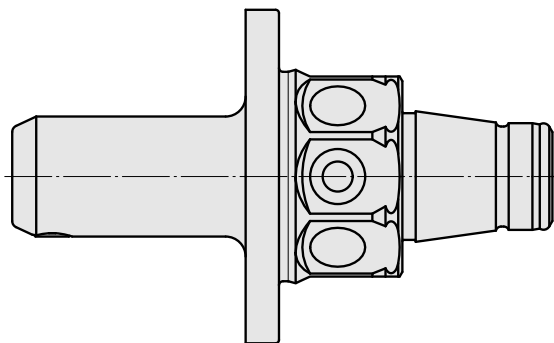

WFB 32-20 Horn Type 105

Technical data

TH accessories category

WFB 32-20

Mounting

Horn Type 105

Quick change inserts

Horn S-Mini