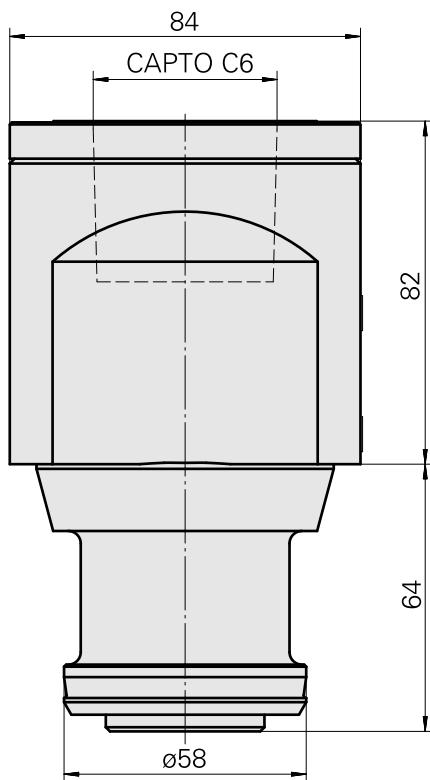

Adaptor

Technical data

TH accessories category

Adapter pre-adjustment block

Tool mounting

CAPTO C6

Documents

No downloads available for this product