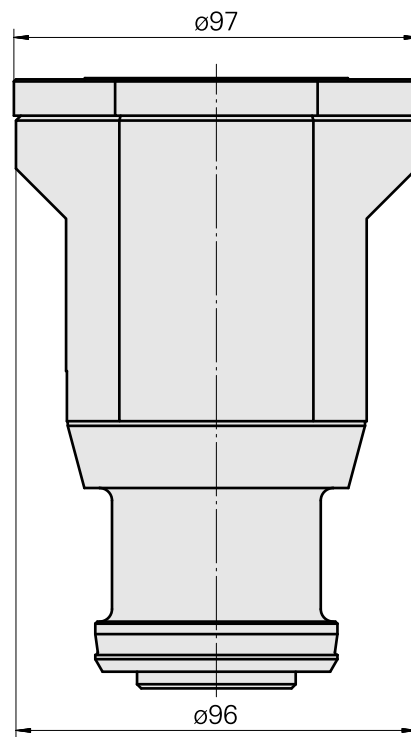

Adaptor

Technical data

TH accessories category

Adapter pre-adjustment block

Tool mounting

CAPTO C6

Documents

No downloads available for this product