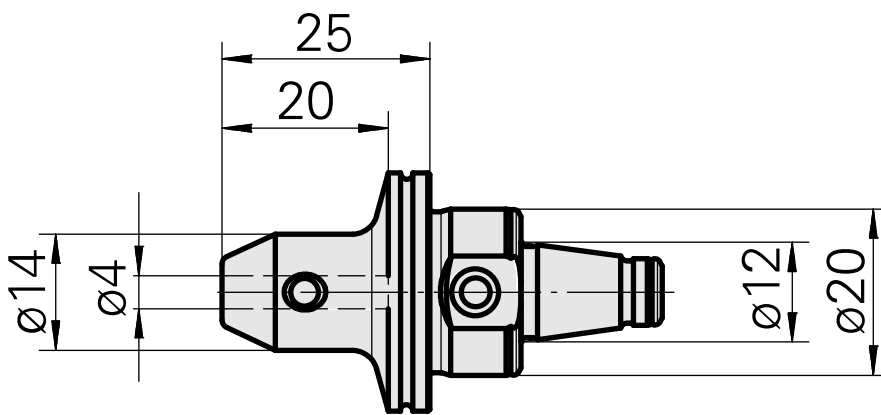

### Technical data

TH accessories category

WFB 20-12

Mounting

D4

Quick change inserts

Weldon mounting