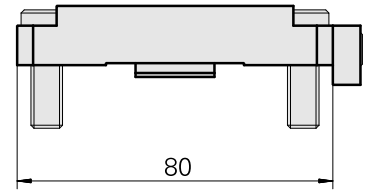

## Distance plate MS52

### Technical data

Slide system MS	MS52
Drive	not live
Fixation MS	Splined key/pin
X [mm]	–
Y [mm]	–
Z [mm]	–
INDEX TRAUB products	MS52-6.3

### Note

Only for gear unit 12095023