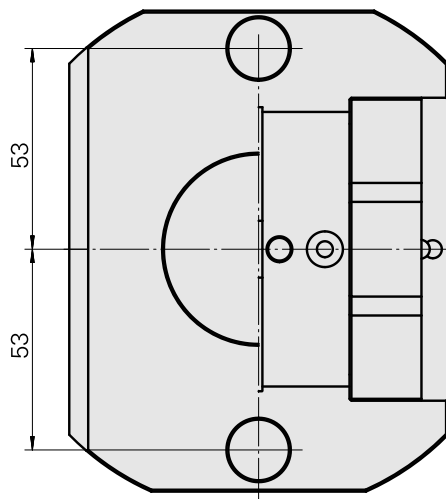

Presetting device D80/TNL12

Technical data

TH accessories category

Adapter for presetting units

Mounting

D80 for presetting devices

Tool mounting

Round prism mounting TNL12