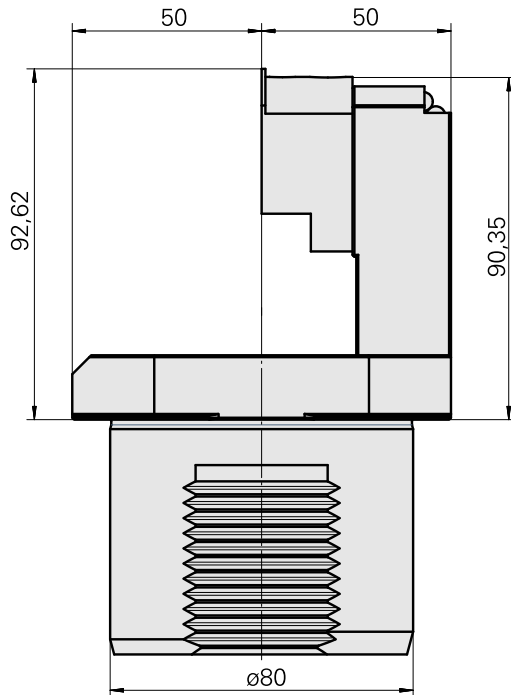

Presetting device D80/TNL12

Technical data

TH accessories category

Adapter for presetting units

Mounting

D80 for presetting devices

Tool mounting

Round prism mounting TNL12