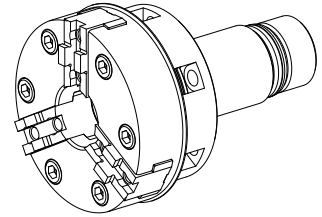

## 3-jaw chuck

### Technical data

<b>INDEX TRAUB products</b>	MS22-6 • MS22-8
<b>Machining side</b>	Main spindle
<b>manufacturer product line</b>	KFD-HS80/3
<b>Spindle mounting</b>	IP46
<b>manufacturer product line</b>	Roehm

No 3-side view is currently available for this product