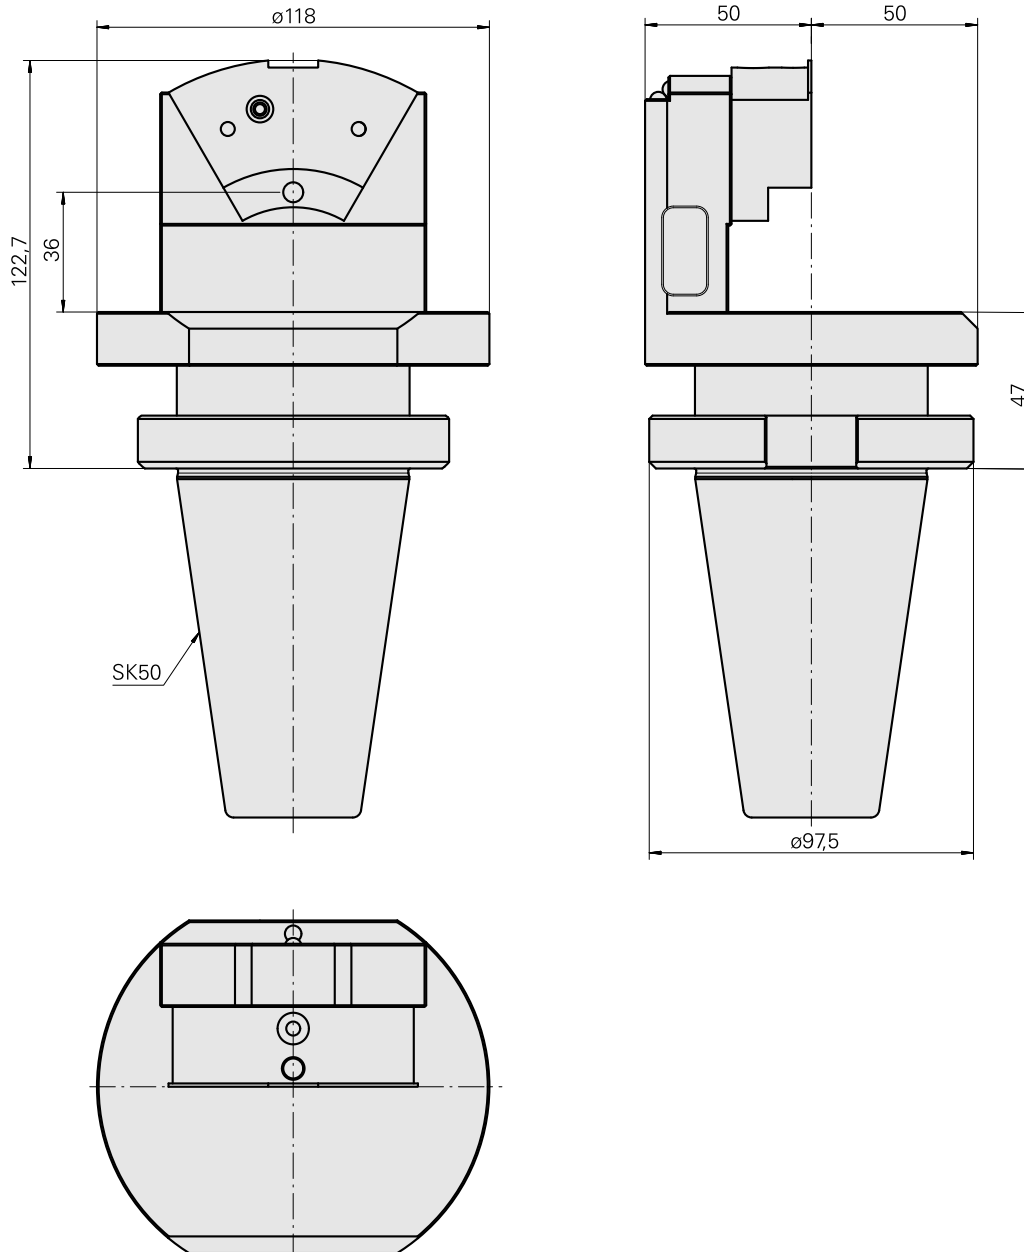

Adaptor

Technical data

TH accessories category

Adapter for presetting units

Mounting

SK50

Tool mounting

Round prism mounting TNL12