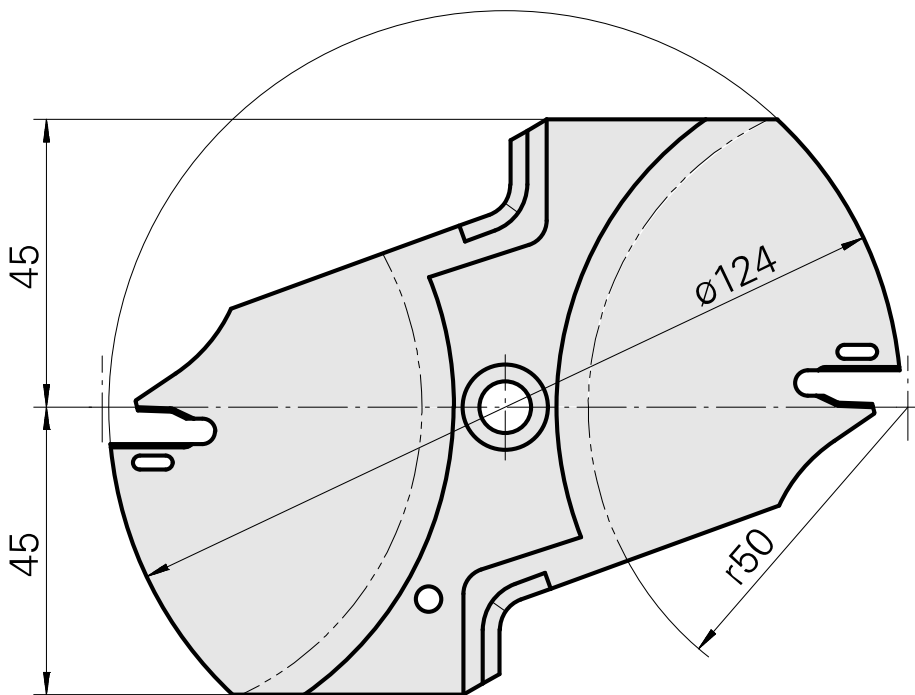

Technical data

TH accessories category

Cutting tools

Mounting

Löcher System

Documents

No downloads available for this product

Accessories