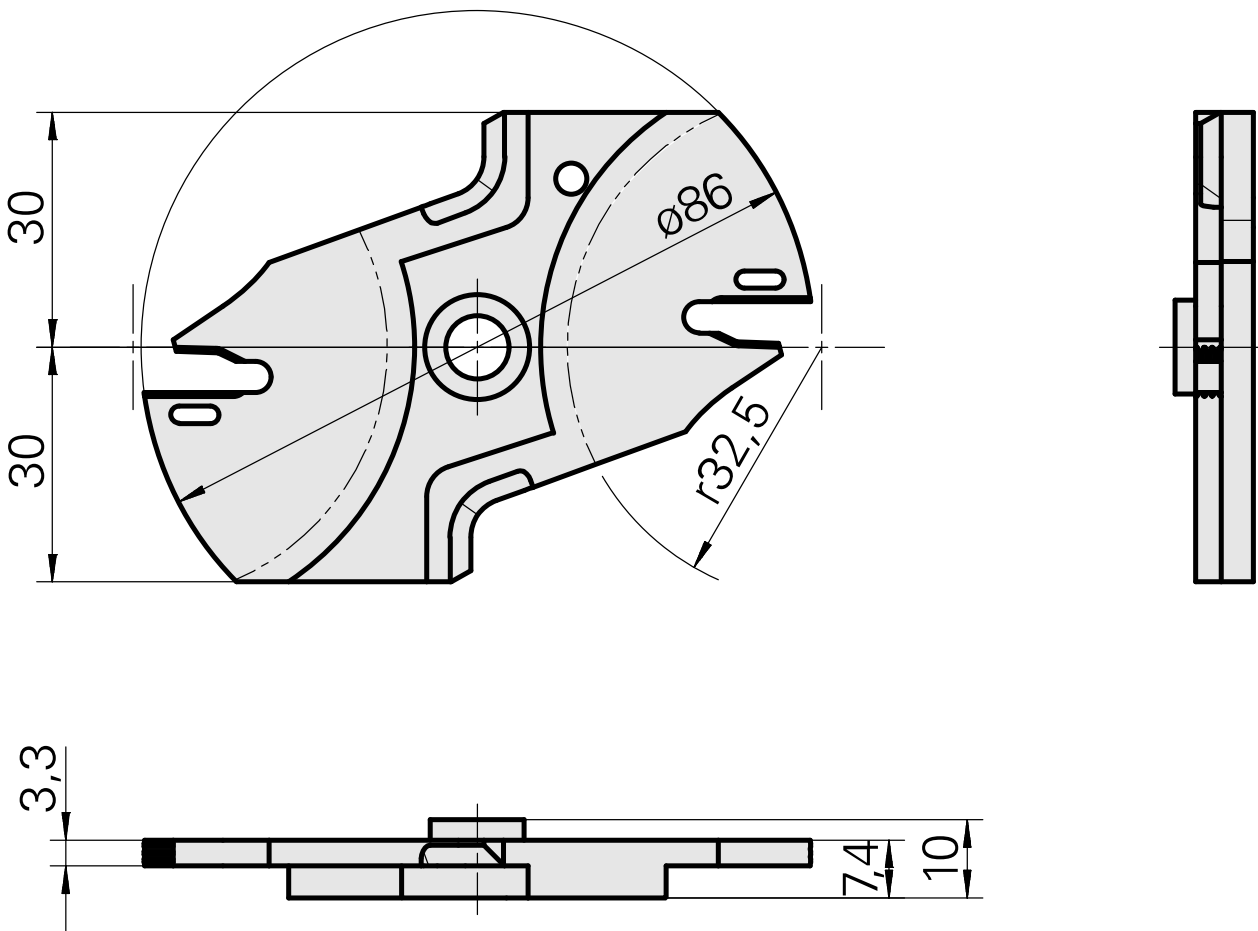

Housing

Technical data

TH accessories category

Cutting tools

Mounting

Löcher System

Documents

No downloads available for this product

Accessories

Optional accessories

Tool holder accessories

[Assembly device](#)

Product ID : 12038458

Previous product ID :

TH accessories
category
Cutting tools

Mounting
Löcher System