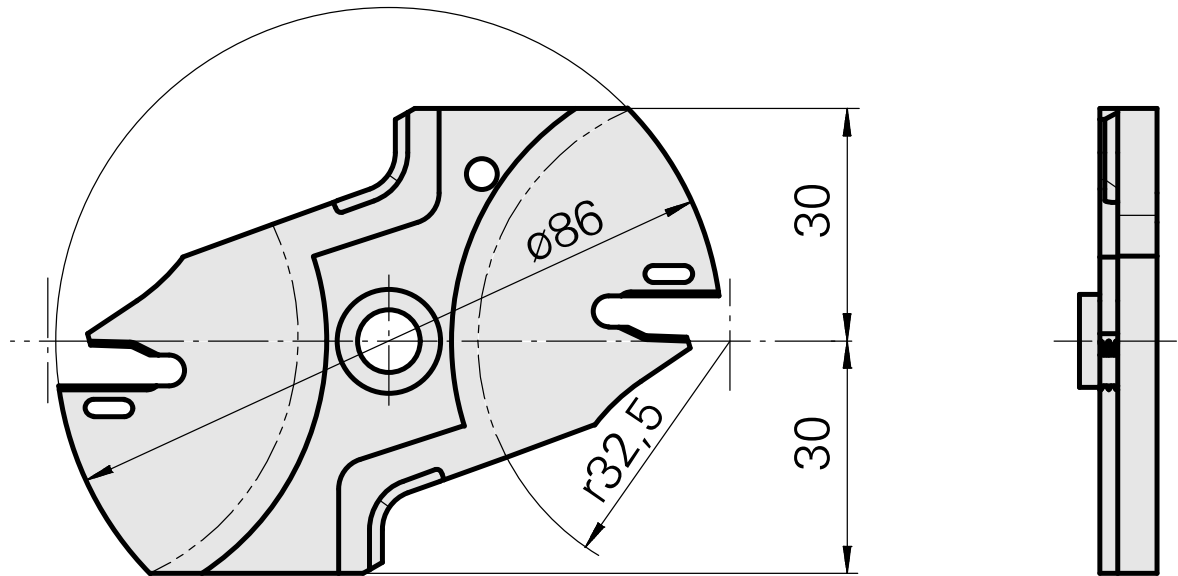

Technical data

TH accessories category

Cutting tools

Mounting

Löcher System

Documents

No downloads available for this product

Accessories