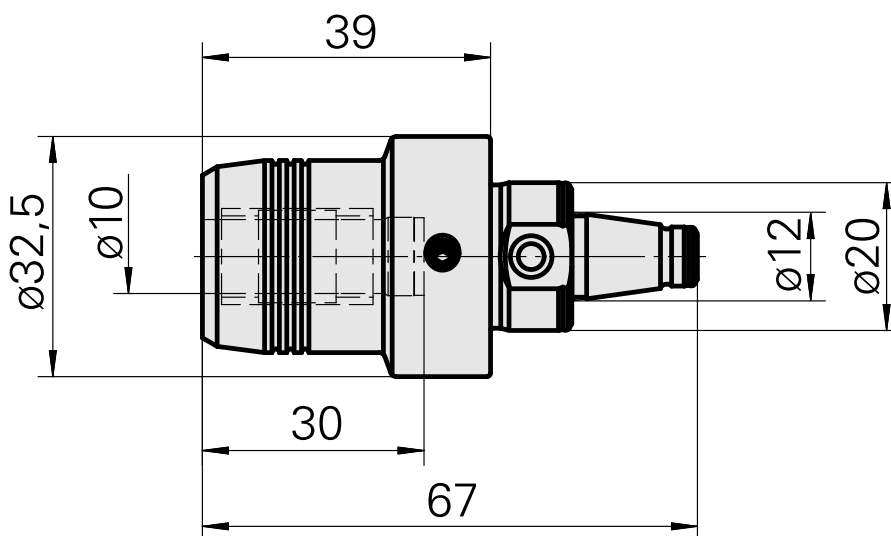

### Technical data

TH accessories category

WFB 20-12

Mounting

Hydraulic expansion chuck D10

Quick change inserts

hydraulic expan. mounting