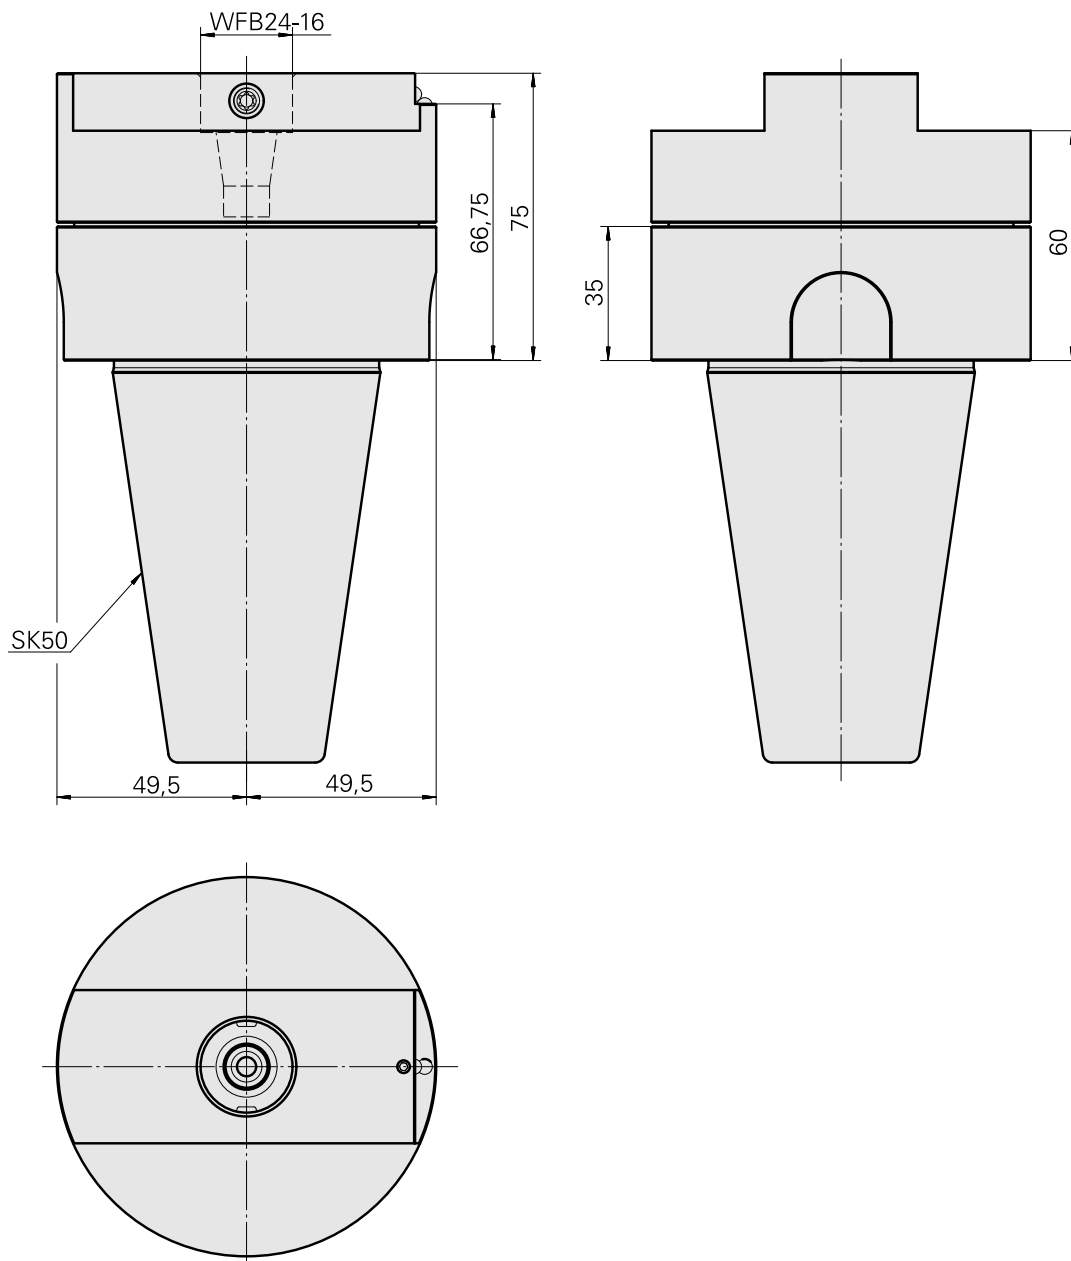

Adaptor

Données techniques

TH accessories category

Adapter for presetting units

Mounting

SK50

Tool mounting

WFB 24-16