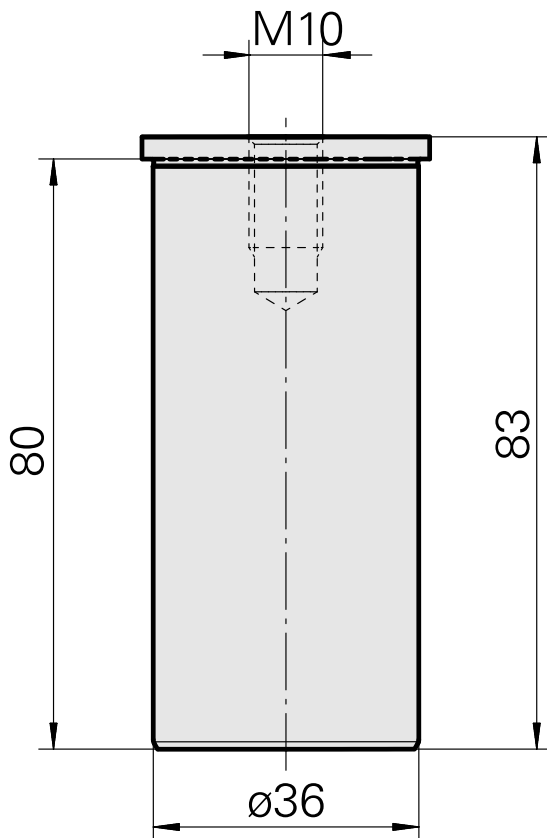

Blanking plug

Technical data

Drive	not live
Fixation MS	Clamping ring D36
X [mm]	-
Y [mm]	-
Z [mm]	-

Documents

No downloads available for this product