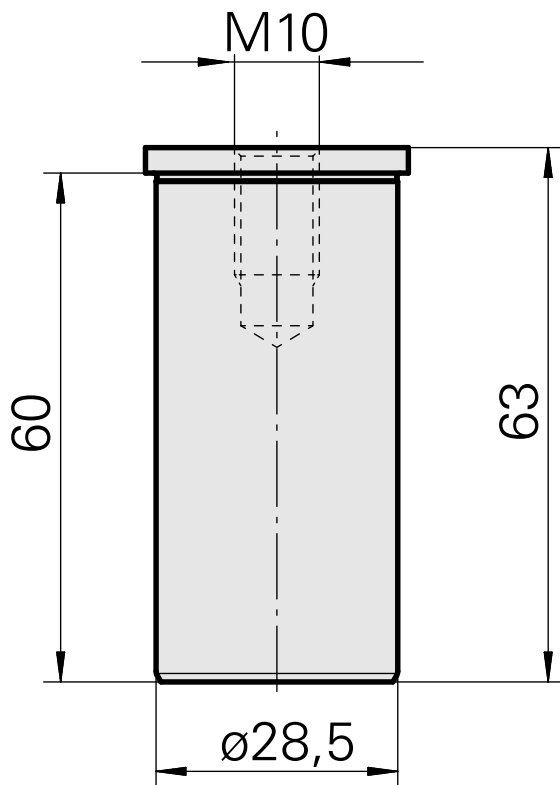

## Blanking plug

### Technical data

|             |                     |
|-------------|---------------------|
| Drive       | not live            |
| Fixation MS | Clamping ring D28.5 |
| X [mm]      | -                   |
| Y [mm]      | -                   |
| Z [mm]      | -                   |