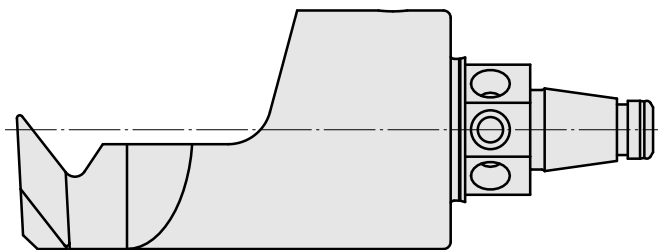

### Technical data

TH accessories category

WFB 20-12

Mounting

for VC.. 1103..

Quick change inserts

Turning tool holder