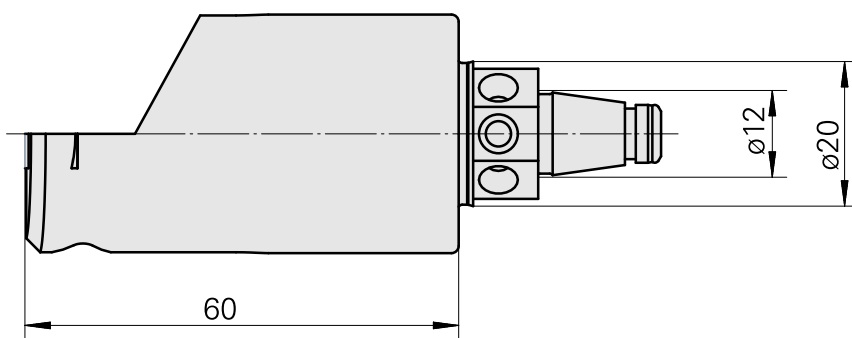

### Technical data

TH accessories category

WFB 20-12

Mounting

for VC.. 1103..

Quick change inserts

Turning tool holder