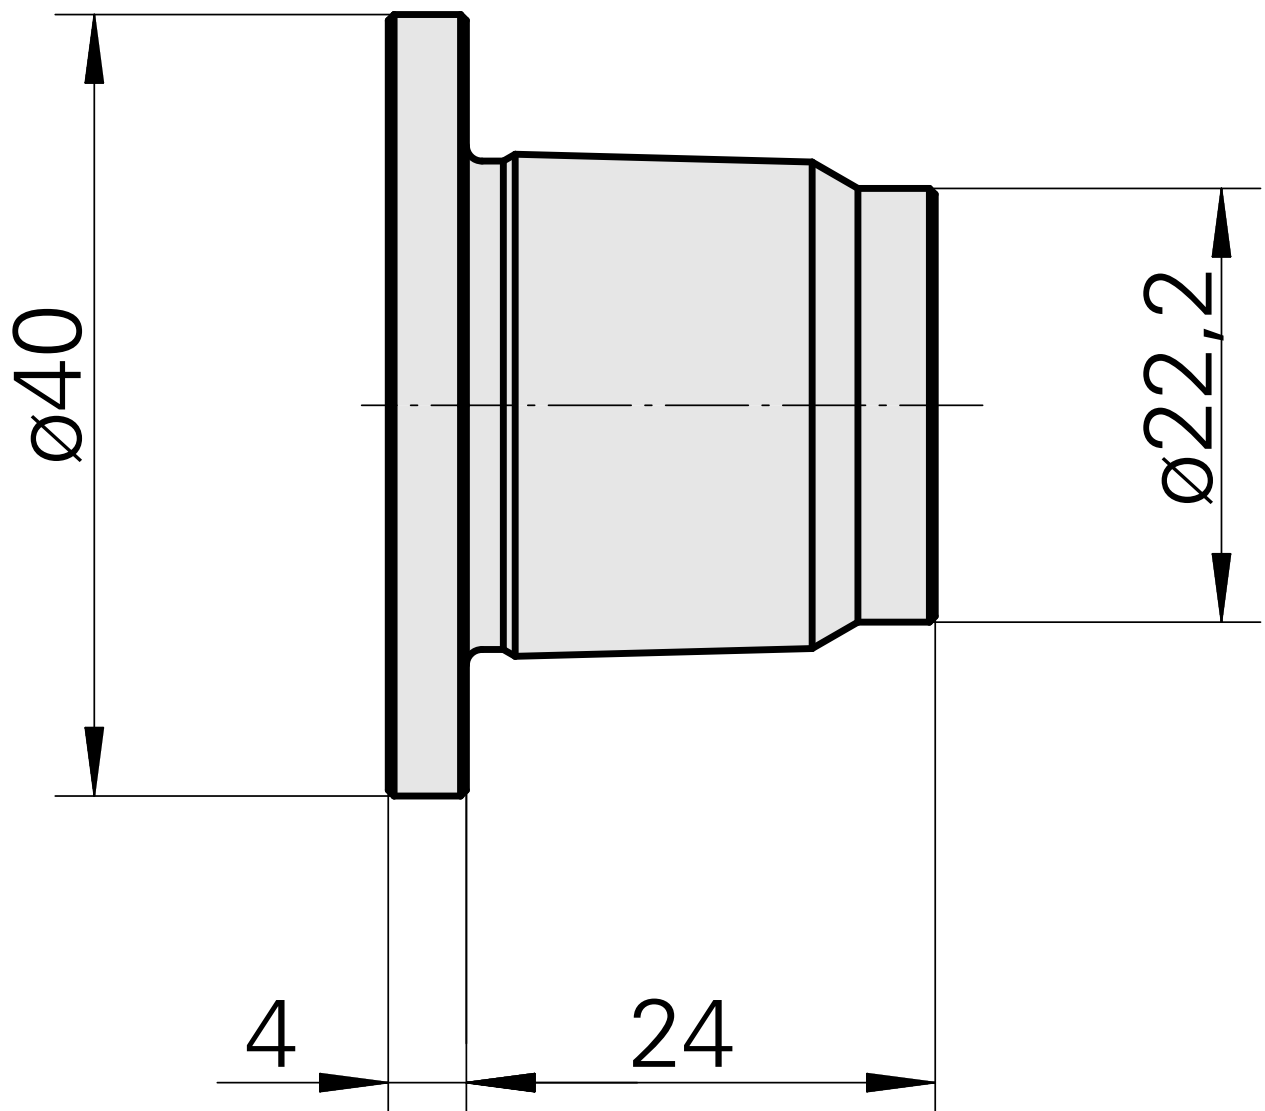

INDEX CAPTO C4, blanking plug

Technical data

TH accessories category
Quick change inserts

INDEX CAPTO C4
Blanking plug

Documents

No downloads available for this product