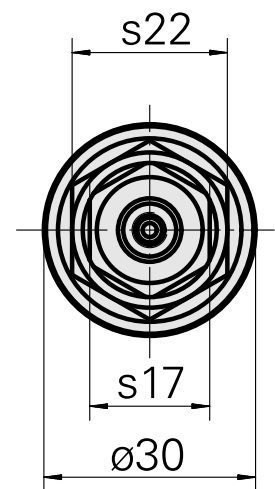

WFB 20-12 ER11

Technical data

TH accessories category

WFB 20-12

Mounting

ER11

Quick change inserts

collet mounting

Documents

No downloads available for this product

Accessories

Required for operation

[Spanner](#)

Product ID : 10969996

Previous product ID : 490219.0111

TH accessories category Tool	Mounting ER11	Collet type ER 11	Clamping nut type Female thread
Tools for Collet chucks Clamping nut wrench			