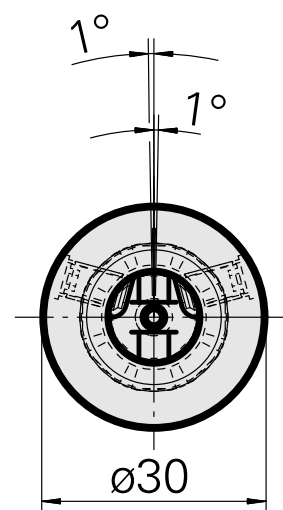

WFB 20-12 D12, fixed pos., Horn 108-116

Technical data

TH accessories category

WFB 20-12

Mounting

D12, fixed pos., Horn 108-116

Quick change inserts

miscell mounting

Documents

No downloads available for this product

Accessories

Required for operation

[Bolt](#)

Product ID : 10911983

Previous product ID : 900812

[Adjusting screw M 5x15](#)

Product ID : 10491071

Previous product ID : 326794

[Ball-Ended Thrust Screws](#)

Product ID : 10595907

Previous product ID : 326795

Optional accessories

Other accessories

[Setting gauge D12h6](#)