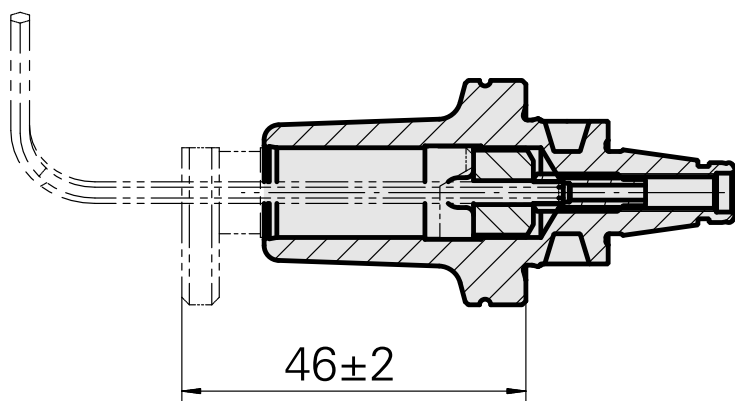

WFB 20-12 D12, fixed pos., Horn 108-116

Technical data

TH accessories category

WFB 20-12

Mounting

D12, fixed pos., Horn 108-116

Quick change inserts

miscell mounting

Documents

No downloads available for this product

Accessories

Required for operation

[Bolt](#)

Product ID : 10911983

Previous product ID : 900812

[Adjusting screw M 5x15](#)

Product ID : 10491071

Previous product ID : 326794

[Ball-Ended Thrust Screws](#)

Product ID : 10595907

Previous product ID : 326795

Optional accessories

Other accessories

[Setting gauge D12h6](#)