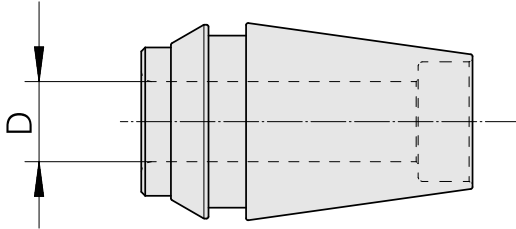

ER-shrink collet ER 20 6mm

Technical data

TH accessories category	ER-shrink collet
Mounting	ER20
Tool mounting	6mm
Collet type	ER 20

Documents

No downloads available for this product