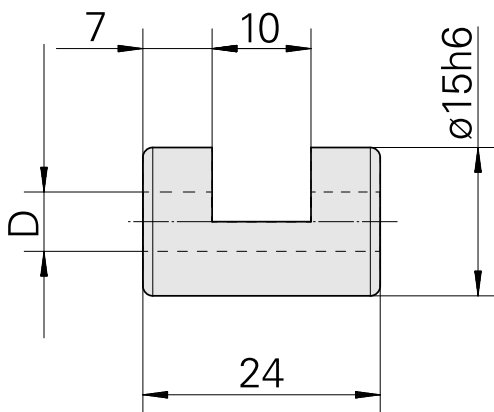

Clamping sleeve D15/ 6mm

Technical data

TH accessories category	Clamping sleeve
Mounting	D15
Tool mounting	6mm

Documents

No downloads available for this product