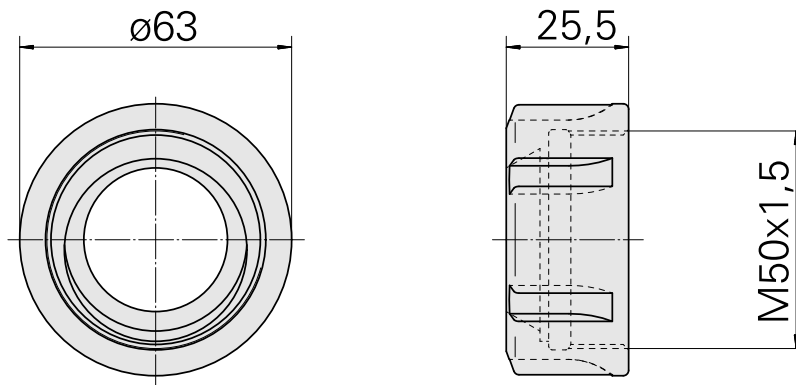

### Technical data

TH accessories category

Clamping nut

Mounting

ER40

Collet type

ER 40

Clamping nut type

Female thread

11029703  
901939.0401

**INDEX**

---